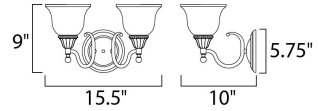

Lighting Your Life Since 1970

Product Specifications - 11057SVOI

Job Name:	Job Type:
Quantity:	Comments:

11057SVOI
Soho 2-Light Bath Vanity

Finish

Oil Rubbed Bronze

Glass/Shade

Soft Vanilla

Product Category

Bath Vanity

Lamping

Number of Bulbs	2
Light Type	Incandescent
Bulb Type	MB
Max Bulb Wattage	100
Max Fixture Wattage	200
Rated Life	±2,500 Hours
Rated Lumens	±2,300
Color Temp	±2,700 K
Bulb(s)	Not Included
Light Up/Down	Both
Beam Spread	N/A
CRI	N/A
Photo Cell Included	N/A
Ballast/Driver/Transformer	No
Dimmable	Standard

Measurements

Width	15.50"
Height	9.00"
Length	N/A
Extension	10"
Back Plate Width	5.67"
Back Plate Height	5.67"
HCO	N/A
Min Overall Height	0.00"
Max Overall Height	N/A
Hanging Weight	4.41 lbs
Height Adjustable	N/A
Slope	N/A
Chain Length	N/A
Wire Length	N/A
Canopy Width	N/A
Canopy Height	N/A
Canopy Length	N/A

Shipping

Carton Weight	6.00 lbs
Carton Width	11"
Carton Height	10"
Carton Length	16"
Carton Cubic Feet	1.00
Master Pack	1
Master Pack Weight	N/A
Master Pack Width	N/A
Master Pack Height	N/A
Master Pack Length	N/A
Master Cubic Feet	N/A
UPS Shippable	Yes