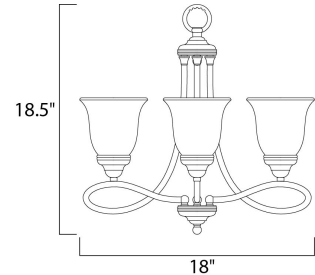

Lighting Your Life Since 1970

Product Specifications - 11042MRSN

Job Name:	Job Type:
Quantity:	Comments:

11042MRSN
Nova 3-Light Chandelier

Finish
Satin Nickel

Glass/Shade
Marble

Product Category
Mini Chandelier

Measurements

Width	18.00"
Height	18.50"
Length	N/A
Extension	N/A
Back Plate Width	N/A
Back Plate Height	N/A
HCO	N/A
Min Overall Height	0.00"
Max Overall Height	N/A
Hanging Weight	8.29 lbs
Height Adjustable	N/A
Slope	N/A
Chain Length	36"
Wire Length	180"
Canopy Width	N/A
Canopy Height	N/A
Canopy Length	N/A