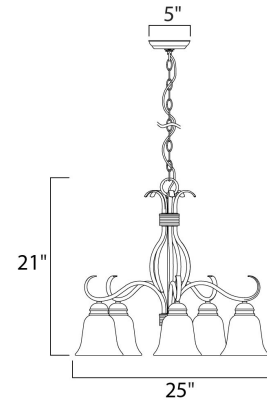

Lighting Your Life Since 1970

Product Specifications - 10124ICSN

Job Name:	Job Type:
Quantity:	Comments:

10124ICSN
Basix 5-Light Chandelier

Finish
Satin Nickel

Glass/Shade
Ice

Product Category
Down Light Chandelier

Measurements

Width	25.00"
Height	21.00"
Length	N/A
Extension	N/A
Back Plate Width	N/A
Back Plate Height	N/A
HCO	N/A
Min Overall Height	0.00"
Max Overall Height	21.57"
Hanging Weight	9.26 lbs
Height Adjustable	N/A
Slope	N/A
Chain Length	36"
Wire Length	180"
Canopy Width	N/A
Canopy Height	N/A
Canopy Length	N/A