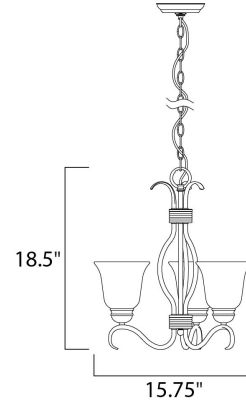

Lighting Your Life Since 1970

Product Specifications - 10123ICSN

Job Name:	Job Type:
Quantity:	Comments:

10123ICSN
Basix 3-Light Chandelier

Finish
Satin Nickel

Glass/Shade
Ice

Product Category
Mini Chandelier

Lamping

Number of Bulbs	3
Light Type	Incandescent
Bulb Type	MB
Max Bulb Wattage	100
Max Fixture Wattage	300
Rated Life	±2,500 Hours
Rated Lumens	±3,450
Color Temp	±2,700 K
Bulb(s)	Not Included
Light Up/Down	N/A
Beam Spread	N/A
CRI	N/A
Photo Cell Included	N/A
Ballast/Driver/Transformer	No
Dimmable	Standard

Measurements

Width	19.00"
Height	18.50"
Length	N/A
Extension	N/A
Back Plate Width	N/A
Back Plate Height	N/A
HCO	N/A
Min Overall Height	0.00"
Max Overall Height	18.90"
Hanging Weight	7.70 lbs
Height Adjustable	N/A
Slope	N/A
Chain Length	36"
Wire Length	180"
Canopy Width	N/A
Canopy Height	N/A
Canopy Length	N/A