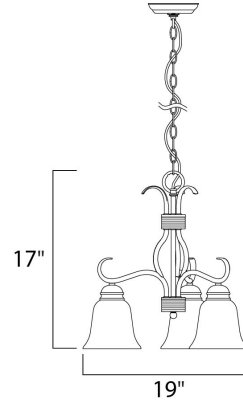

Lighting Your Life Since 1970

Product Specifications - 10122ICSN

Job Name:	Job Type:
Quantity:	Comments:

10122ICSN
Basix 3-Light Chandelier

Finish
Satin Nickel

Glass/Shade
Ice

Product Category
Mini Chandelier

Measurements

Width	19.00"
Height	17.00"
Length	N/A
Extension	N/A
Back Plate Width	N/A
Back Plate Height	N/A
HCO	N/A
Min Overall Height	0.00"
Max Overall Height	17.70"
Hanging Weight	8.27 lbs
Height Adjustable	N/A
Slope	N/A
Chain Length	36"
Wire Length	180"
Canopy Width	N/A
Canopy Height	N/A
Canopy Length	N/A