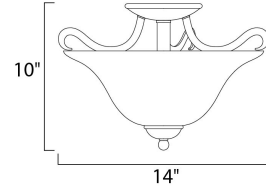

Lighting Your Life Since 1970

Product Specifications - 10120WSOI

Job Name:	Job Type:
Quantity:	Comments:

10120WSOI
Basix 2-Light Semi-Flush Mount

Finish

Oil Rubbed Bronze

Glass/Shade

Wilshire

Measurements

Width	14.00"
Height	10.00"
Length	N/A
Extension	N/A
Back Plate Width	N/A
Back Plate Height	N/A
HCO	N/A
Min Overall Height	0.00"
Max Overall Height	N/A
Hanging Weight	3.75 lbs
Height Adjustable	N/A
Slope	N/A
Chain Length	N/A
Wire Length	N/A
Canopy Width	N/A
Canopy Height	N/A
Canopy Length	N/A

Shipping

Carton Weight	5.50 lbs
Carton Width	16"
Carton Height	11"
Carton Length	16"
Carton Cubic Feet	1.69
Master Pack	1
Master Pack Weight	N/A
Master Pack Width	N/A
Master Pack Height	N/A
Master Pack Length	N/A
Master Cubic Feet	N/A
UPS Shippable	Yes