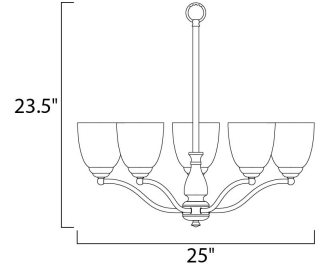

Lighting Your Life Since 1970

Product Specifications - 10065FTSN

Job Name:	Job Type:
Quantity:	Comments:

10065FTSN
Stefan 5-Light Chandelier

Finish
Satin Nickel

Glass/Shade
Frosted

Product Category
Single-Tier Chandelier

Measurements

Width	25.00"
Height	23.50"
Length	N/A
Extension	N/A
Back Plate Width	N/A
Back Plate Height	N/A
HCO	N/A
Min Overall Height	0.00"
Max Overall Height	N/A
Hanging Weight	11.66 lbs
Height Adjustable	N/A
Slope	N/A
Chain Length	36"
Wire Length	N/A
Canopy Width	N/A
Canopy Height	N/A
Canopy Length	N/A