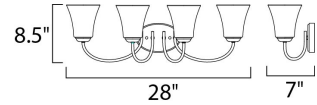

Lighting Your Life Since 1970

Product Specifications - 10054FTSN

Job Name:	Job Type:
Quantity:	Comments:

10054FTSN
Logan 4-Light Bath Vanity

Finish

Satin Nickel

Glass/Shade

Frosted

Measurements

Width	28.00"
Height	8.50"
Length	N/A
Extension	7"
Back Plate Width	N/A
Back Plate Height	N/A
HCO	N/A
Min Overall Height	0.00"
Max Overall Height	N/A
Hanging Weight	5.28 lbs
Height Adjustable	N/A
Slope	N/A
Chain Length	N/A
Wire Length	N/A
Canopy Width	N/A
Canopy Height	N/A
Canopy Length	N/A