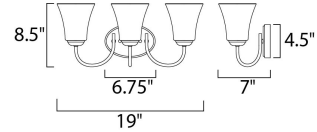

Lighting Your Life Since 1970

Product Specifications - 10053FTOI

Job Name:	Job Type:
Quantity:	Comments:

10053FTOI
Logan 3-Light Bath Vanity

Finish

Oil Rubbed Bronze

Glass/Shade

Frosted

Measurements

Width	19.00"
Height	8.50"
Length	N/A
Extension	7"
Back Plate Width	N/A
Back Plate Height	N/A
HCO	N/A
Min Overall Height	0.00"
Max Overall Height	N/A
Hanging Weight	3.75 lbs
Height Adjustable	N/A
Slope	N/A
Chain Length	N/A
Wire Length	N/A
Canopy Width	N/A
Canopy Height	N/A
Canopy Length	N/A

Shipping

Carton Weight	5.07 lbs
Carton Width	9"
Carton Height	6"
Carton Length	23"
Carton Cubic Feet	0.75
Master Pack	1
Master Pack Weight	N/A
Master Pack Width	N/A
Master Pack Height	N/A
Master Pack Length	N/A
Master Cubic Feet	N/A
UPS Shippable	Yes