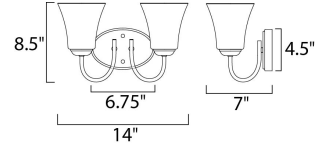

Lighting Your Life Since 1970

Product Specifications - 10052FTSN

Job Name:	Job Type:
Quantity:	Comments:

10052FTSN
Logan 2-Light Bath Vanity

Finish
Satin Nickel

Glass/Shade
Frosted

Product Category
Bath Vanity

Measurements

Width	14.00"
Height	8.50"
Length	N/A
Extension	7"
Back Plate Width	N/A
Back Plate Height	N/A
HCO	N/A
Min Overall Height	0.00"
Max Overall Height	N/A
Hanging Weight	2.51 lbs
Height Adjustable	N/A
Slope	N/A
Chain Length	N/A
Wire Length	N/A
Canopy Width	N/A
Canopy Height	N/A
Canopy Length	N/A

Shipping

Carton Weight	3.53 lbs
Carton Width	8"
Carton Height	6"
Carton Length	15"
Carton Cubic Feet	0.43
Master Pack	1
Master Pack Weight	N/A
Master Pack Width	N/A
Master Pack Height	N/A
Master Pack Length	N/A
Master Cubic Feet	N/A
UPS Shippable	Yes