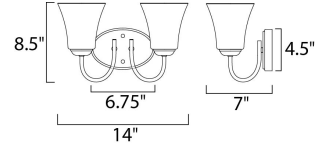

Lighting Your Life Since 1970

Product Specifications - 10052FTOI

Job Name:	Job Type:
Quantity:	Comments:

10052FTOI
Logan 2-Light Bath Vanity

Finish

Oil Rubbed Bronze

Glass/Shade

Frosted

Measurements

Width	14.00"
Height	8.50"
Length	N/A
Extension	7"
Back Plate Width	N/A
Back Plate Height	N/A
HCO	N/A
Min Overall Height	0.00"
Max Overall Height	N/A
Hanging Weight	2.51 lbs
Height Adjustable	N/A
Slope	N/A
Chain Length	N/A
Wire Length	N/A
Canopy Width	N/A
Canopy Height	N/A
Canopy Length	N/A

Shipping

Carton Weight	3.53 lbs
Carton Width	8"
Carton Height	6"
Carton Length	15"
Carton Cubic Feet	0.43
Master Pack	1
Master Pack Weight	N/A
Master Pack Width	N/A
Master Pack Height	N/A
Master Pack Length	N/A
Master Cubic Feet	N/A
UPS Shippable	Yes