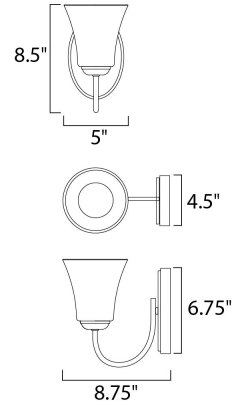

Lighting Your Life Since 1970

Product Specifications - 10051FTOI

Job Name:	Job Type:
Quantity:	Comments:

10051FTOI
Logan 1-Light Wall Sconce

Finish

Oil Rubbed Bronze

Glass/Shade

Frosted

Product Category

Bath Vanity

Lamping

Number of Bulbs	1
Light Type	Incandescent
Bulb Type	MB
Max Bulb Wattage	60
Max Fixture Wattage	60
Rated Life	
Rated Lumens	±0
Color Temp	
Bulb(s)	Not Included
Light Up/Down	BOTH
Beam Spread	N/A
CRI	N/A
Photo Cell Included	N/A
Ballast/Driver/Transformer	No
Dimmable	N/A

Measurements

Width	5.00"
Height	8.50"
Length	N/A
Extension	9"
Back Plate Width	4.38"
Back Plate Height	6.75"
HCO	N/A
Min Overall Height	0.00"
Max Overall Height	N/A
Hanging Weight	1.50 lbs
Height Adjustable	N/A
Slope	N/A
Chain Length	N/A
Wire Length	N/A
Canopy Width	N/A
Canopy Height	N/A
Canopy Length	N/A

Shipping

Carton Weight	2.03 lbs
Carton Width	8"
Carton Height	6"
Carton Length	10"
Carton Cubic Feet	0.29
Master Pack	1
Master Pack Weight	N/A
Master Pack Width	N/A
Master Pack Height	N/A
Master Pack Length	N/A
Master Cubic Feet	N/A
UPS Shippable	Yes