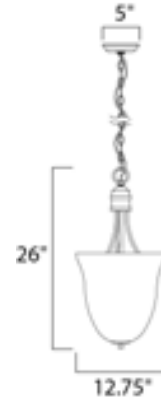

Lighting Your Life Since 1970

Product Specifications - 10048FTOI

Job Name:	Job Type:
Quantity:	Comments:

10048FTOI
Logan 3-Light Pendant

Finish

Oil Rubbed Bronze

Glass/Shade

Frosted

Product Category

Entry Foyer Pendant

Lamping

Number of Bulbs	3
Light Type	Incandescent
Bulb Type	MB
Max Bulb Wattage	60
Max Fixture Wattage	180
Rated Life	
Rated Lumens	±0
Color Temp	
Bulb(s)	Not Included
Light Up/Down	N/A
Beam Spread	N/A
CRI	N/A
Photo Cell Included	N/A
Ballast/Driver/Transformer	No
Dimmable	N/A

Measurements

Width	12.75"
Height	26.00"
Length	N/A
Extension	N/A
Back Plate Width	N/A
Back Plate Height	N/A
HCO	N/A
Min Overall Height	0.00"
Max Overall Height	N/A
Hanging Weight	6.80 lbs
Height Adjustable	N/A
Slope	N/A
Chain Length	N/A
Wire Length	N/A
Canopy Width	N/A
Canopy Height	N/A
Canopy Length	N/A

Shipping

Carton Weight	8.60 lbs
Carton Width	15"
Carton Height	20"
Carton Length	15"
Carton Cubic Feet	2.46
Master Pack	1
Master Pack Weight	N/A
Master Pack Width	N/A
Master Pack Height	N/A
Master Pack Length	N/A
Master Cubic Feet	N/A
UPS Shippable	Yes