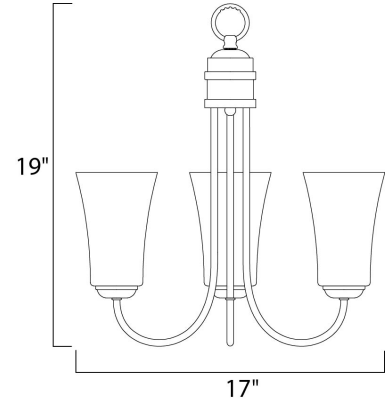

Lighting Your Life Since 1970

Product Specifications - 10043FTOI

Job Name:	Job Type:
Quantity:	Comments:

10043FTOI
Logan 3-Light Chandelier

Finish

Oil Rubbed Bronze

Glass/Shade

Frosted

Product Category

Single-Tier Chandelier

Lamping

Number of Bulbs	3
Light Type	Incandescent
Bulb Type	MB
Max Bulb Wattage	60
Max Fixture Wattage	180
Rated Life	
Rated Lumens	±0
Color Temp	
Bulb(s)	Not Included
Light Up/Down	N/A
Beam Spread	N/A
CRI	N/A
Photo Cell Included	N/A
Ballast/Driver/Transformer	No
Dimmable	N/A

Measurements

Width	17.00"
Height	19.00"
Length	N/A
Extension	N/A
Back Plate Width	N/A
Back Plate Height	N/A
HCO	N/A
Min Overall Height	0.00"
Max Overall Height	N/A
Hanging Weight	4.84 lbs
Height Adjustable	N/A
Slope	N/A
Chain Length	N/A
Wire Length	N/A
Canopy Width	N/A
Canopy Height	N/A
Canopy Length	N/A