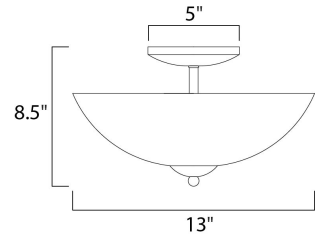

Lighting Your Life Since 1970

Product Specifications - 10042FTOI

Job Name:	Job Type:
Quantity:	Comments:

10042FTOI
Logan 2-Light Semi-Flush Mount

Finish

Oil Rubbed Bronze

Glass/Shade

Frosted

Measurements

Width	13.00"
Height	8.50"
Length	N/A
Extension	N/A
Back Plate Width	N/A
Back Plate Height	N/A
HCO	N/A
Min Overall Height	0.00"
Max Overall Height	N/A
Hanging Weight	4.25 lbs
Height Adjustable	N/A
Slope	N/A
Chain Length	N/A
Wire Length	N/A
Canopy Width	N/A
Canopy Height	N/A
Canopy Length	N/A

Shipping

Carton Weight	4.76 lbs
Carton Width	15"
Carton Height	7"
Carton Length	15"
Carton Cubic Feet	0.91
Master Pack	1
Master Pack Weight	N/A
Master Pack Width	N/A
Master Pack Height	N/A
Master Pack Length	N/A
Master Cubic Feet	N/A
UPS Shippable	Yes