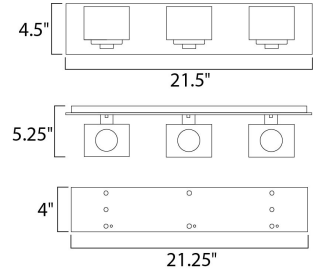

Lighting Your Life Since 1970

Product Specifications - 10003CLPC

Job Name:	Job Type:
Quantity:	Comments:

10003CLPC
Cubic 3-Light Bath Vanity

Finish

Polished Chrome

Glass/Shade

Clear

Measurements

Width	21.50"
Height	4.50"
Length	N/A
Extension	5"
Back Plate Width	21.25"
Back Plate Height	4.13"
HCO	N/A
Min Overall Height	N/A
Max Overall Height	N/A
Hanging Weight	14.24 lbs
Height Adjustable	N/A
Slope	N/A
Chain Length	N/A
Wire Length	N/A
Canopy Width	N/A
Canopy Height	N/A
Canopy Length	N/A

Shipping

Carton Weight	17.19 lbs
Carton Width	9"
Carton Height	8"
Carton Length	25"
Carton Cubic Feet	0.92
Master Pack	1
Master Pack Weight	N/A
Master Pack Width	N/A
Master Pack Height	N/A
Master Pack Length	N/A
Master Cubic Feet	N/A
UPS Shippable	Yes