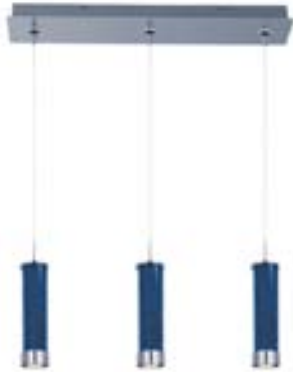

Product Specifications for E94850-132PC

Job Name:	Job Type:
Quantity:	Comments:

E94850-132PC
Chroma 3-Light LED RapidJack Pendant and Canopy

Finish
 Polished Chrome

Glass/Shade
 Sky Blue

Product Category

Lamping

Number of Bulb(s)	3
Light Type	LED
Bulb Type	Cree® LED
Max Bulb Wattage	11.5
Max Fixture Wattage	34.5
Rated Life	±40,000 Hours
Rated Lumens	±2,355
Color Temp	±3,000 K
Bulb(s) Included	Yes
Light Up/Down	N/A
Beam Spread	N/A
CRI	N/A
Photo Cell Included	N/A
Ballast/Driver/Transformer	No
Dimmable	Low-Voltage

Measurements

Width	4.50"
Height	20.00"
Length	24.25"
Extension	N/A
Back Plate Width	N/A
Back Plate Height	N/A
HCO	N/A
Min Overall Height	N/A
Max Overall Height	142.50"
Hanging Weight	N/A
Height Adjustable	Yes
Slope	N/A
Chain Length	N/A
Wire Length	120.00"
Canopy Width	4.5"
Canopy Height	2.5"
Canopy Length	24.3"