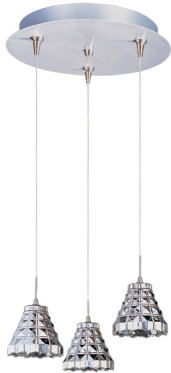

Product Specifications for E94601-20SN

Job Name:	Job Type:
Quantity:	Comments:

**E94601-20SN**  
**Minx 3-Light RapidJack Pendant and Canopy**

**Finish**  
 Satin Nickel

**Glass/Shade**  
 Crystal

**Product Category**  
 Multi-Light Pendant

**Lamping**

Number of Bulb(s)	3
Light Type	Xenon
Bulb Type	12V GY6.35 T4
Max Bulb Wattage	50
Max Fixture Wattage	150
Rated Life	±2,000 Hours
Rated Lumens	±2,250
Color Temp	±2,900 K
Bulb(s) Included	Yes
Light Up/Down	N/A
Beam Spread	N/A
CRI	N/A
Photo Cell Included	N/A
Ballast/Driver/Transformer	Yes
Dimmable	Low-Voltage

**Measurements**

Width	11.75"
Height	4.75"
Length	N/A
Extension	N/A
Back Plate Width	N/A
Back Plate Height	N/A
HCO	N/A
Min Overall Height	N/A
Max Overall Height	126.00"
Hanging Weight	N/A
Height Adjustable	Yes
Slope	N/A
Chain Length	N/A
Wire Length	63.00"
Canopy Width	11.8"
Canopy Height	1.3"
Canopy Length	