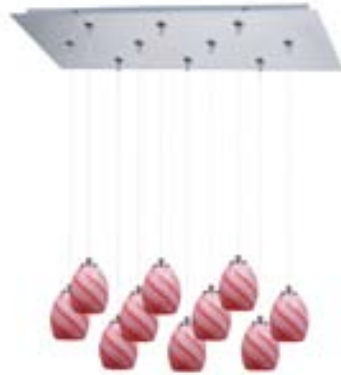

Product Specifications for E93938-109SN

Job Name:	Job Type:
Quantity:	Comments:

E93938-109SN
Swirl 10-Light RapidJack Pendant and Canopy

Finish
Satin Nickel

Glass/Shade
Tangerine Swirl

Product Category
Multi-Light Pendant

Lamping

Number of Bulb(s)	10
Light Type	Xenon
Bulb Type	12V GY6.35 T4
Max Bulb Wattage	50
Max Fixture Wattage	500
Rated Life	±2,000 Hours
Rated Lumens	±7,500
Color Temp	±2,900 K
Bulb(s) Included	Yes
Light Up/Down	N/A
Beam Spread	N/A
CRI	N/A
Photo Cell Included	N/A
Ballast/Driver/Transformer	No
Dimmable	Low-Voltage

Measurements

Width	12.50"
Height	7.50"
Length	31.50"
Extension	N/A
Back Plate Width	N/A
Back Plate Height	N/A
HCO	N/A
Min Overall Height	N/A
Max Overall Height	130.00"
Hanging Weight	9.01 lb(s)
Height Adjustable	Yes
Slope	N/A
Chain Length	N/A
Wire Length	120.00"
Canopy Width	12.5"
Canopy Height	2.5"
Canopy Length	31.5"