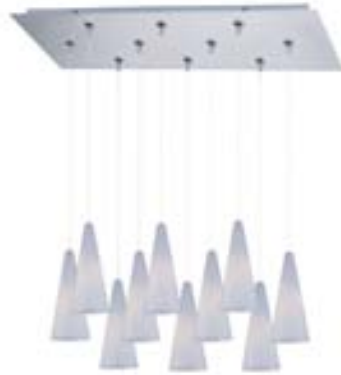

Product Specifications for E93928-101SN

Job Name:	Job Type:
Quantity:	Comments:

**E93928-101SN**  
**Lava 10-Light RapidJack Pendant and Canopy**

**Finish**  
 Satin Nickel

**Glass/Shade**  
 White Lava

**Product Category**  
 Multi-Light Pendant

**Lamping**

Number of Bulb(s)	10
Light Type	Xenon
Bulb Type	12V GY6.35 T4
Max Bulb Wattage	50
Max Fixture Wattage	500
Rated Life	±2,000 Hours
Rated Lumens	±7,500
Color Temp	±2,900 K
Bulb(s) Included	Yes
Light Up/Down	N/A
Beam Spread	N/A
CRI	N/A
Photo Cell Included	N/A
Ballast/Driver/Transformer	No
Dimmable	Low-Voltage

**Measurements**

Width	12.50"
Height	10.00"
Length	31.50"
Extension	N/A
Back Plate Width	N/A
Back Plate Height	N/A
HCO	N/A
Min Overall Height	N/A
Max Overall Height	132.50"
Hanging Weight	8.41 lb(s)
Height Adjustable	Yes
Slope	N/A
Chain Length	N/A
Wire Length	120.00"
Canopy Width	12.5"
Canopy Height	2.5"
Canopy Length	31.5"