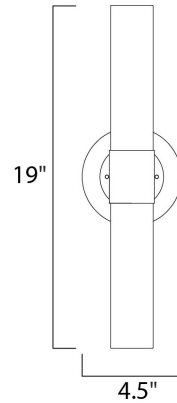

Product Specifications for E63107-11SN

Job Name:	Job Type:
Quantity:	Comments:

E63107-11SN
Cilandro LED 2-Light Wall Mount

Finish
Satin Nickel

Glass/Shade
Matte White

Product Category
Wall Sconce

Lamping

Number of Bulb(s)	8
Light Type	LED
Bulb Type	LED
Max Bulb Wattage	2.4
Max Fixture Wattage	19.2
Rated Life	N/A
Rated Lumens	±1,344
Color Temp	N/A
Bulb(s) Included	Yes
Light Up/Down	N/A
Beam Spread	N/A
CRI	N/A
Photo Cell Included	N/A
Ballast/Driver/Transformer	No
Dimmable	Yes

Measurements

Width	4.50"
Height	19.00"
Length	N/A
Extension	4.00"
Back Plate Width	N/A
Back Plate Height	N/A
HCO	2.50"
Min Overall Height	N/A
Max Overall Height	N/A
Hanging Weight	2.33 lb(s)
Height Adjustable	No
Slope	N/A
Chain Length	N/A
Wire Length	N/A
Canopy Width	N/A
Canopy Height	N/A
Canopy Length	N/A

Shipping

Carton Weight	4.19 lb(s)
Carton Width	8.00"
Carton Height	8.00"
Carton Length	17.00"
Carton Cubic Feet	N/A
Master Pack	4
Master Pack Weight	16.78 lb(s)
Master Pack Width	16.75"
Master Pack Height	17.75"
Master Pack Length	17.50"
Master Cubic Feet	N/A
UPS Shippable	Yes