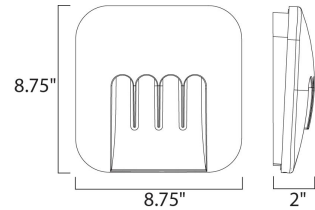

Product Specifications for E41425-PL

Job Name:	Job Type:
Quantity:	Comments:

E41425-PL
Alumilux DC 4-Light LED Wall Sconce

Finish
Platinum

Glass/Shade

Product Category
Outdoor Wall Mount

Lamping

Number of Bulb(s)	4
Light Type	LED
Bulb Type	LED
Max Bulb Wattage	.3
Max Fixture Wattage	1.29
Rated Life	N/A
Rated Lumens	±840
Color Temp	N/A
Bulb(s) Included	Integrated
Light Up/Down	N/A
Beam Spread	N/A
CRI	N/A
Photo Cell Included	N/A
Ballast/Driver/Transformer	Yes
Dimmable	Yes

Measurements

Width	8.75"
Height	8.75"
Length	N/A
Extension	2.00"
Back Plate Width	N/A
Back Plate Height	N/A
HCO	4.30"
Min Overall Height	N/A
Max Overall Height	N/A
Hanging Weight	1.76 lb(s)
Height Adjustable	N/A
Slope	N/A
Chain Length	N/A
Wire Length	N/A
Canopy Width	
Canopy Height	
Canopy Length	N/A

Shipping

Carton Weight	1.98 lb(s)
Carton Width	2.76"
Carton Height	9.06"
Carton Length	9.06"
Carton Cubic Feet	N/A
Master Pack	8
Master Pack Weight	16.31 lb(s)
Master Pack Width	12.00"
Master Pack Height	10.04"
Master Pack Length	18.90"
Master Cubic Feet	N/A
UPS Shippable	Yes