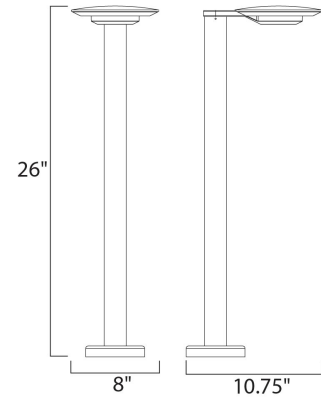

Product Specifications for E41421-BZ

Job Name:	Job Type:
Quantity:	Comments:

E41421-BZ
Alumilux DC 6-Light LED Pathway

Finish
Bronze

Glass/Shade

Product Category
Outdoor Pathway Light

Lamping

Number of Bulb(s)	6
Light Type	LED
Bulb Type	LED
Max Bulb Wattage	2.5
Max Fixture Wattage	15
Rated Life	N/A
Rated Lumens	±1,050
Color Temp	±3,000 K
Bulb(s) Included	Yes
Light Up/Down	N/A
Beam Spread	N/A
CRI	N/A
Photo Cell Included	N/A
Ballast/Driver/Transformer	No
Dimmable	N/A

Measurements

Width	8.00"
Height	26.00"
Length	N/A
Extension	10.75"
Back Plate Width	N/A
Back Plate Height	N/A
HCO	N/A
Min Overall Height	N/A
Max Overall Height	N/A
Hanging Weight	3.75 lb(s)
Height Adjustable	N/A
Slope	N/A
Chain Length	N/A
Wire Length	N/A
Canopy Width	N/A
Canopy Height	N/A
Canopy Length	N/A

Shipping

Carton Weight	5.51 lb(s)
Carton Width	7.48"
Carton Height	27.95"
Carton Length	9.45"
Carton Cubic Feet	N/A
Master Pack	1
Master Pack Weight	N/A
Master Pack Width	N/A
Master Pack Height	N/A
Master Pack Length	N/A
Master Cubic Feet	N/A
UPS Shippable	Yes