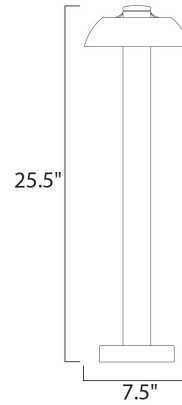

Product Specifications for E41416-DG

Job Name:	Job Type:
Quantity:	Comments:

E41416-DG
Alumilux DC 6-Light LED Pathway

Finish
Dark Grey

Glass/Shade

Product Category
Outdoor Pathway Light

Lamping

Number of Bulb(s)	6
Light Type	LED
Bulb Type	LED
Max Bulb Wattage	1
Max Fixture Wattage	6
Rated Life	N/A
Rated Lumens	±420
Color Temp	±3,000 K
Bulb(s) Included	Yes
Light Up/Down	N/A
Beam Spread	N/A
CRI	N/A
Photo Cell Included	N/A
Ballast/Driver/Transformer	No
Dimmable	N/A

Measurements

Width	7.50"
Height	25.50"
Length	N/A
Extension	N/A
Back Plate Width	N/A
Back Plate Height	N/A
HCO	N/A
Min Overall Height	N/A
Max Overall Height	N/A
Hanging Weight	5.51 lb(s)
Height Adjustable	N/A
Slope	N/A
Chain Length	N/A
Wire Length	N/A
Canopy Width	N/A
Canopy Height	N/A
Canopy Length	N/A

Shipping

Carton Weight	7.28 lb(s)
Carton Width	8.07"
Carton Height	26.97"
Carton Length	8.07"
Carton Cubic Feet	N/A
Master Pack	1
Master Pack Weight	N/A
Master Pack Width	N/A
Master Pack Height	N/A
Master Pack Length	N/A
Master Cubic Feet	N/A
UPS Shippable	Yes