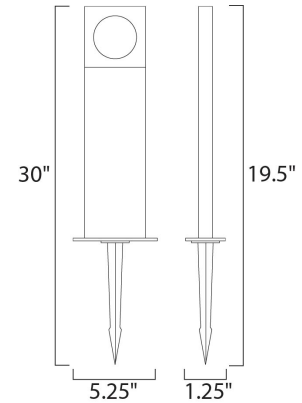

Product Specifications for E41369-BZ

Job Name:	Job Type:
Quantity:	Comments:

E41369-BZ
Alumilux AL LED Pathway

Finish
Bronze

Glass/Shade

Product Category
Outdoor Pathway Light

Lamping

Number of Bulb(s)	1
Light Type	LED
Bulb Type	LED
Max Bulb Wattage	9.8
Max Fixture Wattage	9.8
Rated Life	N/A
Rated Lumens	±480
Color Temp	±3,000 K
Bulb(s) Included	Yes
Light Up/Down	N/A
Beam Spread	N/A
CRI	N/A
Photo Cell Included	N/A
Ballast/Driver/Transformer	No
Dimmable	No

Measurements

Width	5.25"
Height	30.00"
Length	N/A
Extension	N/A
Back Plate Width	N/A
Back Plate Height	N/A
HCO	N/A
Min Overall Height	N/A
Max Overall Height	N/A
Hanging Weight	4.00 lb(s)
Height Adjustable	N/A
Slope	N/A
Chain Length	N/A
Wire Length	N/A
Canopy Width	N/A
Canopy Height	N/A
Canopy Length	N/A

Shipping

Carton Weight	5.06 lb(s)
Carton Width	5.51"
Carton Height	22.05"
Carton Length	11.81"
Carton Cubic Feet	N/A
Master Pack	4
Master Pack Weight	11.00 lb(s)
Master Pack Width	22.83"
Master Pack Height	11.81"
Master Pack Length	24.41"
Master Cubic Feet	N/A
UPS Shippable	Yes