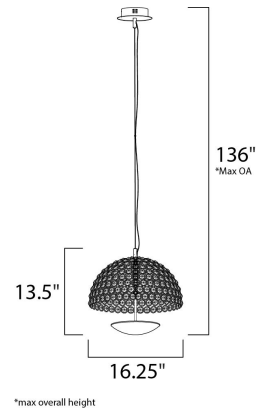

Product Specifications for E24497-20PC

Job Name:	Job Type:
Quantity:	Comments:

E24497-20PC
Parasol 1-Light LED Pendant

Finish
Polished Chrome

Glass/Shade
Crystal

Product Category
Single Pendant

Lamping

Number of Bulb(s)	1
Light Type	LED
Bulb Type	LED
Max Bulb Wattage	15
Max Fixture Wattage	15
Rated Life	N/A
Rated Lumens	±1,050
Color Temp	N/A
Bulb(s) Included	Yes
Light Up/Down	N/A
Beam Spread	N/A
CRI	N/A
Photo Cell Included	N/A
Ballast/Driver/Transformer	No
Dimmable	Yes

Measurements

Width	16.25"
Height	13.50"
Length	16.25"
Extension	N/A
Back Plate Width	N/A
Back Plate Height	N/A
HCO	N/A
Min Overall Height	16.00"
Max Overall Height	136.00"
Hanging Weight	7.70 lb(s)
Height Adjustable	Yes
Slope	120°
Chain Length	N/A
Wire Length	N/A
Canopy Width	N/A
Canopy Height	N/A
Canopy Length	N/A

Shipping

Carton Weight	9.90 lb(s)
Carton Width	15.75"
Carton Height	18.90"
Carton Length	18.50"
Carton Cubic Feet	N/A
Master Pack	1
Master Pack Weight	N/A
Master Pack Width	N/A
Master Pack Height	N/A
Master Pack Length	N/A
Master Cubic Feet	N/A
UPS Shippable	Yes