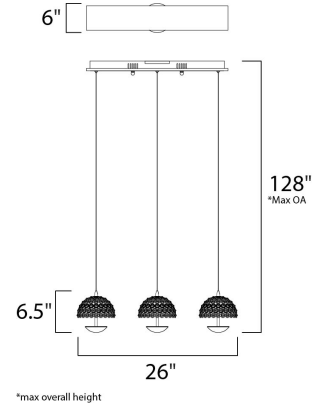

Product Specifications for E24493-20PC

Job Name:	Job Type:
Quantity:	Comments:

E24493-20PC
Parol 3-Light LED Pendant

Finish
Polished Chrome

Glass/Shade
Crystal

Product Category
Multi-Light Pendant

Lamping

Number of Bulb(s)	3
Light Type	LED
Bulb Type	LED
Max Bulb Wattage	4
Max Fixture Wattage	12
Rated Life	N/A
Rated Lumens	±960
Color Temp	N/A
Bulb(s) Included	Yes
Light Up/Down	N/A
Beam Spread	N/A
CRI	N/A
Photo Cell Included	N/A
Ballast/Driver/Transformer	No
Dimmable	Yes

Measurements

Width	26.00"
Height	6.50"
Length	26.00"
Extension	N/A
Back Plate Width	N/A
Back Plate Height	N/A
HCO	N/A
Min Overall Height	8.00"
Max Overall Height	128.00"
Hanging Weight	5.02 lb(s)
Height Adjustable	Yes
Slope	N/A
Chain Length	N/A
Wire Length	N/A
Canopy Width	N/A
Canopy Height	N/A
Canopy Length	N/A

Shipping

Carton Weight	6.60 lb(s)
Carton Width	11.42"
Carton Height	8.66"
Carton Length	25.20"
Carton Cubic Feet	N/A
Master Pack	1
Master Pack Weight	N/A
Master Pack Width	N/A
Master Pack Height	N/A
Master Pack Length	N/A
Master Cubic Feet	N/A
UPS Shippable	Yes