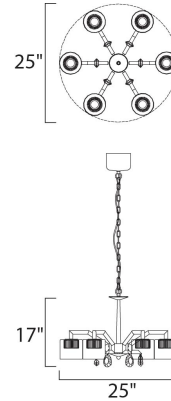

Product Specifications for E23067-18PC

Job Name:	Job Type:
Quantity:	Comments:

E23067-18PC
Cyborg 6-Light Chandelier

Finish
Polished Chrome

Glass/Shade
Clear

Product Category
Single-Tier Chandelier

Lamping

Number of Bulb(s)	6
Light Type	LED
Bulb Type	LED
Max Bulb Wattage	6
Max Fixture Wattage	36
Rated Life	N/A
Rated Lumens	±2,520
Color Temp	±3,000 K
Bulb(s) Included	Yes
Light Up/Down	N/A
Beam Spread	N/A
CRI	N/A
Photo Cell Included	N/A
Ballast/Driver/Transformer	No
Dimmable	Yes

Measurements

Width	25.00"
Height	17.00"
Length	25.00"
Extension	N/A
Back Plate Width	N/A
Back Plate Height	N/A
HCO	N/A
Min Overall Height	22.00"
Max Overall Height	137.25"
Hanging Weight	12.96 lb(s)
Height Adjustable	Yes
Slope	N/A
Chain Length	N/A
Wire Length	N/A
Canopy Width	N/A
Canopy Height	N/A
Canopy Length	N/A

Shipping

Carton Weight	21.71 lb(s)
Carton Width	25.59"
Carton Height	10.63"
Carton Length	25.59"
Carton Cubic Feet	N/A
Master Pack	1
Master Pack Weight	N/A
Master Pack Width	N/A
Master Pack Height	N/A
Master Pack Length	N/A
Master Cubic Feet	N/A
UPS Shippable	Yes