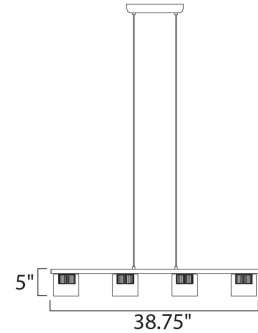

Product Specifications for E23064-18PC

Job Name:	Job Type:
Quantity:	Comments:

**E23064-18PC**  
Cyborg 4-Light Pendant

**Finish**  
Polished Chrome

**Glass/Shade**  
Clear

**Product Category**  
Linear Pendant

**Lamping**

Number of Bulb(s)	4
Light Type	LED
Bulb Type	LED
Max Bulb Wattage	6
Max Fixture Wattage	24
Rated Life	N/A
Rated Lumens	±1,680
Color Temp	±3,000 K
Bulb(s) Included	Yes
Light Up/Down	N/A
Beam Spread	N/A
CRI	N/A
Photo Cell Included	N/A
Ballast/Driver/Transformer	No
Dimmable	Yes

**Measurements**

Width	4.75"
Height	5.00"
Length	38.75"
Extension	N/A
Back Plate Width	N/A
Back Plate Height	N/A
HCO	N/A
Min Overall Height	7.50"
Max Overall Height	125.50"
Hanging Weight	3.43 lb(s)
Height Adjustable	Yes
Slope	N/A
Chain Length	N/A
Wire Length	N/A
Canopy Width	N/A
Canopy Height	N/A
Canopy Length	N/A

**Shipping**

Carton Weight	5.46 lb(s)
Carton Width	11.42"
Carton Height	9.45"
Carton Length	45.28"
Carton Cubic Feet	N/A
Master Pack	1
Master Pack Weight	N/A
Master Pack Width	N/A
Master Pack Height	N/A
Master Pack Length	N/A
Master Cubic Feet	N/A
UPS Shippable	Yes