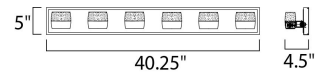

Product Specifications for E22896-89BZ

Job Name:	Job Type:
Quantity:	Comments:

E22896-89BZ
Volt 6-Light LED Vanity

Finish
Bronze

Glass/Shade
Etched/Bubble

Product Category
Bath Vanity

Lamping

Number of Bulb(s)	12
Light Type	LED
Bulb Type	LED
Max Bulb Wattage	3
Max Fixture Wattage	36
Rated Life	N/A
Rated Lumens	±2,520
Color Temp	±3,000 K
Bulb(s) Included	Yes
Light Up/Down	Both
Beam Spread	N/A
CRI	N/A
Photo Cell Included	N/A
Ballast/Driver/Transformer	No
Dimmable	Yes

Measurements

Width	40.25"
Height	5.00"
Length	N/A
Extension	4.50"
Back Plate Width	N/A
Back Plate Height	N/A
HCO	N/A
Min Overall Height	N/A
Max Overall Height	N/A
Hanging Weight	17.60 lb(s)
Height Adjustable	No
Slope	N/A
Chain Length	N/A
Wire Length	N/A
Canopy Width	N/A
Canopy Height	N/A
Canopy Length	N/A

Shipping

Carton Weight	20.55 lb(s)
Carton Width	7.50"
Carton Height	8.75"
Carton Length	43.50"
Carton Cubic Feet	N/A
Master Pack	1
Master Pack Weight	N/A
Master Pack Width	N/A
Master Pack Height	N/A
Master Pack Length	N/A
Master Cubic Feet	N/A
UPS Shippable	Yes