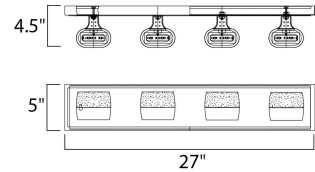

Product Specifications for E22894-89BZ

Job Name:	Job Type:
Quantity:	Comments:

**E22894-89BZ**  
Volt 4-Light LED Vanity

**Finish**  
Bronze

**Glass/Shade**  
Etched/Bubble

**Product Category**  
Bath Vanity

**Measurements**

Width	27.00"
Height	5.00"
Length	N/A
Extension	4.50"
Back Plate Width	N/A
Back Plate Height	N/A
HCO	1.80"
Min Overall Height	N/A
Max Overall Height	N/A
Hanging Weight	11.07 lb(s)
Height Adjustable	No
Slope	N/A
Chain Length	N/A
Wire Length	N/A
Canopy Width	N/A
Canopy Height	N/A
Canopy Length	N/A