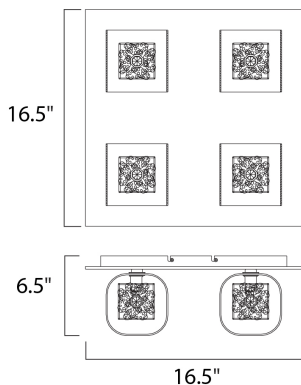

PRODUCT DESCRIPTION

With the illusion of floating on air, the Gem Collection offers a touch of mystery to any room. Intertwined metal cubes are encased by clear crystal cubes, allowing xenon light to shine from within and bursting out through the embellished crystal. Inner metal cubes come in two options, Polished Chrome (PC) and Silver (SV).

MEASUREMENTS

DIMENSION : 16.5" L x 16.5" W x 6.5" H
 HANGING WEIGHT : 7.26 lb

LAMPING

LUMENS : 2,000 Rated
 BULB : 4 x 40W Xenon G9 , 160W Total
 BULB INCLUDED : (Included)
 DIMMABLE : Yes
 COLOR_TEMP : 2900K