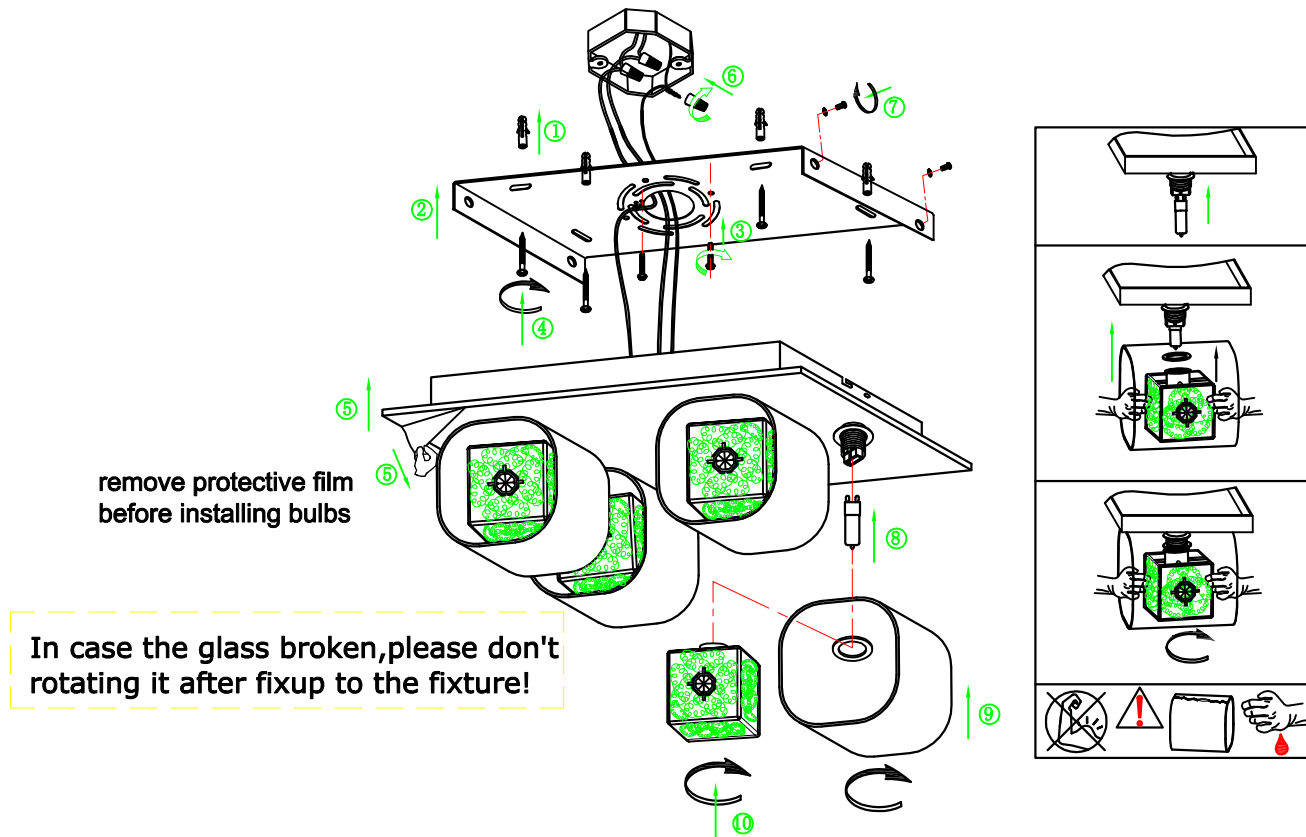

INSTALLATION INSTRUCTION

E22838-18PCPC

FEATURE

● Lamp Type: G9 4×MAX 40W 120V~ 60HZ

The lamp is for indoor use only