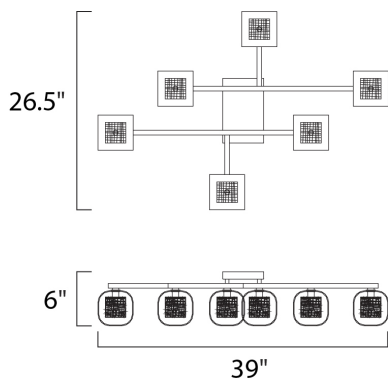

PRODUCT DESCRIPTION

With the illusion of floating on air, the Gem Collection offers a touch of mystery to any room. Intertwined metal cubes are encased by clear crystal cubes, allowing xenon light to shine from within and bursting out through the embellished crystal. Inner metal cubes come in two options, Polished Chrome (PC) and Silver (SV).

MEASUREMENTS

DIMENSION : 39" L x 26.5" W x 7.25" H
 HANGING WEIGHT : 6.6 lb

LAMPING

LUMENS : 3,000 Rated
 BULB : 6 x 40W Xenon G9 , 240W Total
 BULB INCLUDED : (Included)
 DIMMABLE : Yes
 COLOR_TEMP : 2900K

RATED LIFE 2000 Hours
 OPERATING TEMPERATURE:
 -20°C (-4°F), 40°C (104°F)