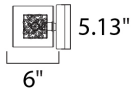

PRODUCT DESCRIPTION

With the illusion of floating on air, the Gem Collection offers a touch of mystery to any room. Intertwined metal cubes are encased by clear crystal cubes, allowing xenon light to shine from within and bursting out through the embellished crystal. Inner metal cubes come in two options, Polished Chrome (PC) and Silver (SV).

MEASUREMENTS

DIMENSION : 39" W x 5.25" H x 6" Ext
 BACK PLATE : 5.13" W x 39" H x 2" HCO
 HANGING WEIGHT : 8.16 lb

LAMPING

LUMENS : 4,000 Rated
 BULB : 5 x 40W Xenon G9 , 200W Total
 BULB INCLUDED : (Included)
 DIMMABLE : Yes
 COLOR_TEMP : 2900K