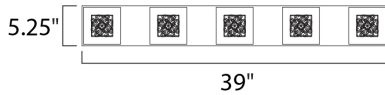

PRODUCT DESCRIPTION

With the illusion of floating on air, the Gem Collection offers a touch of mystery to any room. Intertwined metal cubes are encased by clear crystal cubes, allowing xenon light to shine from within and bursting out through the embellished crystal. Inner metal cubes come in two options, Polished Chrome (PC) and Silver (SV).

MEASUREMENTS

DIMENSION : 39" W x 5.25" H x 6" Ext
 BACK PLATE : 5.13" W x 39" H x 2" HCO
 HANGING WEIGHT : 8.16 lb

LAMPING

LUMENS : 4,000 Rated
 BULB : 5 x 40W Xenon G9 , 200W Total
 BULB INCLUDED : (Included)
 DIMMABLE : Yes
 COLOR_TEMP : 2900K