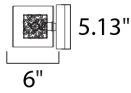

**PRODUCT DESCRIPTION**

With the illusion of floating on air, the Gem Collection offers a touch of mystery to any room. Intertwined metal cubes are encased by clear crystal cubes, allowing xenon light to shine from within and bursting out through the embellished crystal. Inner metal cubes come in two options, Polished Chrome (PC) and Silver (SV).

**MEASUREMENTS**

DIMENSION : 39" W x 5.25" H x 6" Ext  
 BACK PLATE : 5.13" W x 39" H x 2" HCO  
 HANGING WEIGHT : 8.16 lb

**LAMPING**

LUMENS : 4,000 Rated  
 BULB : 5 x 40W Xenon G9 , 200W Total  
 BULB INCLUDED : (Included)  
 DIMMABLE : Yes  
 COLOR\_TEMP : 2900K