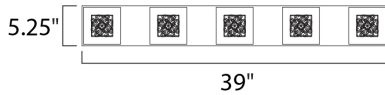

**PRODUCT DESCRIPTION**

With the illusion of floating on air, the Gem Collection offers a touch of mystery to any room. Intertwined metal cubes are encased by clear crystal cubes, allowing xenon light to shine from within and bursting out through the embellished crystal. Inner metal cubes come in two options, Polished Chrome (PC) and Silver (SV).

**MEASUREMENTS**

DIMENSION : 39" W x 5.25" H x 6" Ext  
 BACK PLATE : 5.13" W x 39" H x 2" HCO  
 HANGING WEIGHT : 8.16 lb

**LAMPING**

LUMENS : 4,000 Rated  
 BULB : 5 x 40W Xenon G9 , 200W Total  
 BULB INCLUDED : (Included)  
 DIMMABLE : Yes  
 COLOR\_TEMP : 2900K