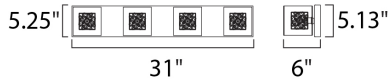

PRODUCT DESCRIPTION

With the illusion of floating on air, the Gem Collection offers a touch of mystery to any room. Intertwined metal cubes are encased by clear crystal cubes, allowing xenon light to shine from within and bursting out through the embellished crystal. Inner metal cubes come in two options, Polished Chrome (PC) and Silver (SV).

MEASUREMENTS

DIMENSION : 31" W x 5.25" H x 6" Ext
 BACK PLATE : 5.13" W x 30.69" H x 2" HCO
 HANGING WEIGHT : 6.84 lb

LAMPING

LUMENS : 3,000 Rated
 BULB : 4 x 40W Xenon G9 , 160W Total
 BULB INCLUDED : (Included)
 DIMMABLE : Yes
 COLOR_TEMP : 2900K