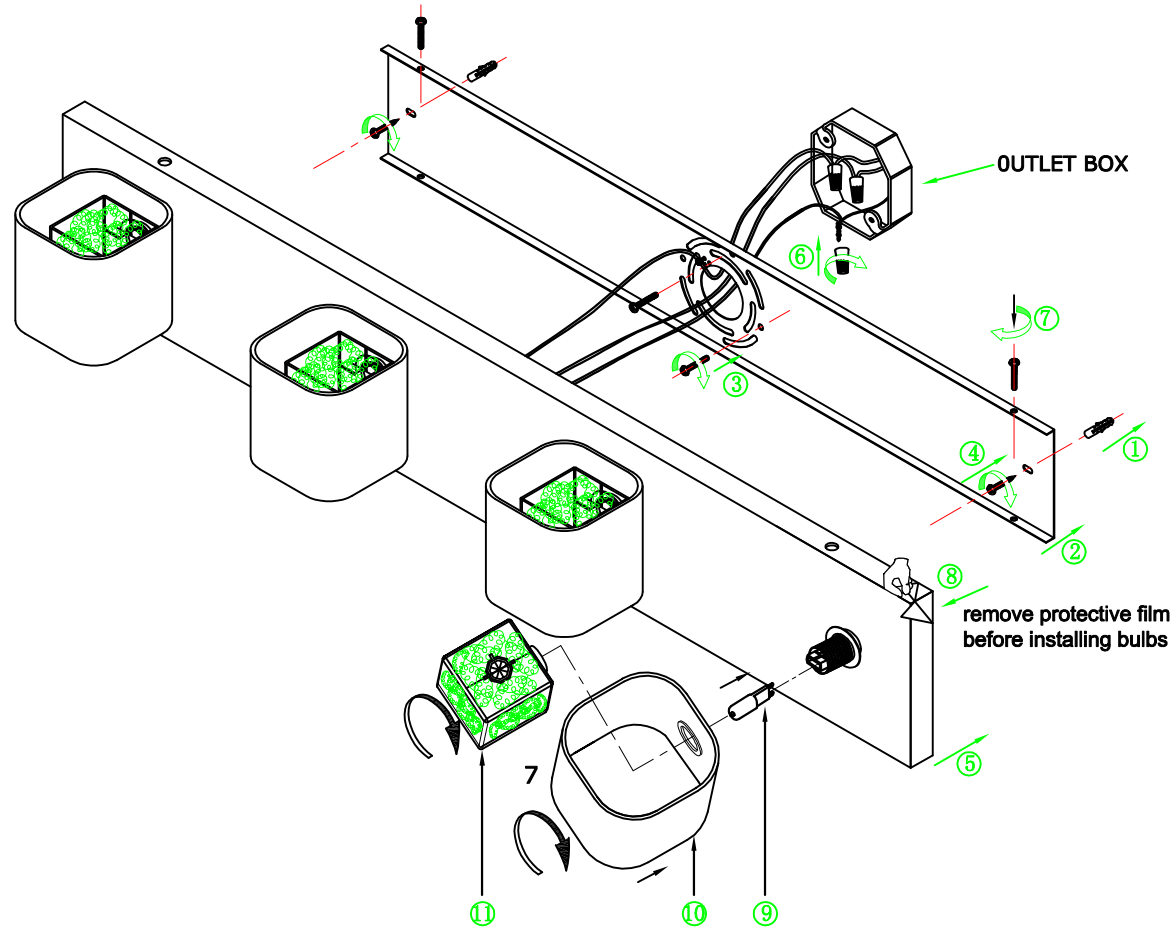

INSTALLATION INSTRUCTION

E22834-18SVPC

FEATURE

- Lamp Type: G9 4 × MAX 60W 120V ~ 60HZ
- The lamp is for indoor use only