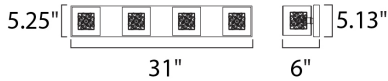

PRODUCT DESCRIPTION

With the illusion of floating on air, the Gem Collection offers a touch of mystery to any room. Intertwined metal cubes are encased by clear crystal cubes, allowing xenon light to shine from within and bursting out through the embellished crystal. Inner metal cubes come in two options, Polished Chrome (PC) and Silver (SV).

MEASUREMENTS

DIMENSION : 31" W x 5.25" H x 6" Ext
 BACK PLATE : 5.13" W x 30.69" H x 2" HCO
 HANGING WEIGHT : 6.84 lb

LAMPING

LUMENS : 3,000 Rated
 BULB : 4 x 40W Xenon G9 , 160W Total
 BULB INCLUDED : (Included)
 DIMMABLE : Yes
 COLOR_TEMP : 2900K