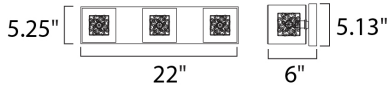

PRODUCT DESCRIPTION

With the illusion of floating on air, the Gem Collection offers a touch of mystery to any room. Intertwined metal cubes are encased by clear crystal cubes, allowing xenon light to shine from within and bursting out through the embellished crystal. Inner metal cubes come in two options, Polished Chrome (PC) and Silver (SV).

MEASUREMENTS

DIMENSION : 22" W x 5.25" H x 6" Ext
 BACK PLATE : 5.13" W x 22.04" H x 2" HCO
 HANGING WEIGHT : 5.28 lb

LAMPING

LUMENS : 2,250 Rated
 BULB : 3 x 40W Xenon G9 , 120W Total
 BULB INCLUDED : (Included)
 DIMMABLE : Yes
 COLOR_TEMP : 2900K