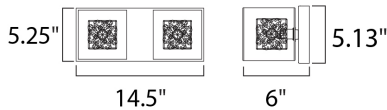

PRODUCT DESCRIPTION

With the illusion of floating on air, the Gem Collection offers a touch of mystery to any room. Intertwined metal cubes are encased by clear crystal cubes, allowing xenon light to shine from within and bursting out through the embellished crystal. Inner metal cubes come in two options, Polished Chrome (PC) and Silver (SV).

MEASUREMENTS

DIMENSION : 14.5" W x 5.25" H x 6" Ext
 BACK PLATE : 5.13" W x 14.57" H x 2" HCO
 HANGING WEIGHT : 4.18 lb

LAMPING

LUMENS : 1,600 Rated
 BULB : 2 x 40W Xenon G9 , 80W Total
 BULB INCLUDED : (Included)
 DIMMABLE : Yes
 COLOR_TEMP : 2900K