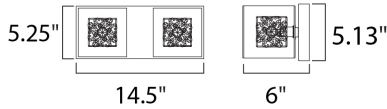

PRODUCT DESCRIPTION

With the illusion of floating on air, the Gem Collection offers a touch of mystery to any room. Intertwined metal cubes are encased by clear crystal cubes, allowing xenon light to shine from within and bursting out through the embellished crystal. Inner metal cubes come in two options, Polished Chrome (PC) and Silver (SV).

MEASUREMENTS

DIMENSION : 14.5" W x 5.25" H x 6" Ext
 BACK PLATE : 5.13" W x 14.57" H x 2" HCO
 HANGING WEIGHT : 4.18 lb

LAMPING

LUMENS : 1,600 Rated
 BULB : 2 x 40W Xenon G9 , 80W Total
 BULB INCLUDED : (Included)
 DIMMABLE : Yes
 COLOR_TEMP : 2900K