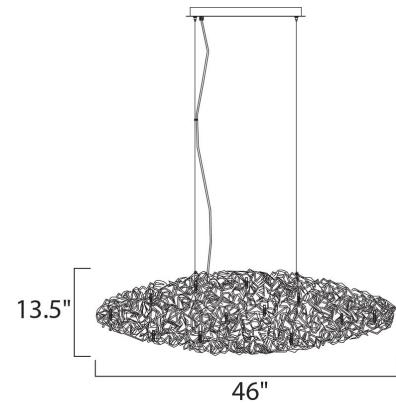

Product Specifications for E22578-PC

Job Name:	Job Type:
Quantity:	Comments:

**E22578-PC**  
Dazed 12-Light Pendant

**Finish**  
Polished Chrome

**Glass/Shade**

**Product Category**  
Single Pendant

**Lamping**

Number of Bulb(s)	12
Light Type	N/A
Bulb Type	G4
Max Bulb Wattage	20
Max Fixture Wattage	240
Rated Life	N/A
Rated Lumens	±3,120
Color Temp	N/A
Bulb(s) Included	Yes
Light Up/Down	N/A
Beam Spread	N/A
CRI	N/A
Photo Cell Included	N/A
Ballast/Driver/Transformer	No
Dimmable	Yes

**Measurements**

Width	19.50"
Height	13.60"
Length	46.00"
Extension	N/A
Back Plate Width	N/A
Back Plate Height	N/A
HCO	N/A
Min Overall Height	24.50"
Max Overall Height	133.75"
Hanging Weight	39.60 lb(s)
Height Adjustable	Yes
Slope	N/A
Chain Length	N/A
Wire Length	N/A
Canopy Width	N/A
Canopy Height	N/A
Canopy Length	N/A

**Shipping**

Carton Weight	44.00 lb(s)
Carton Width	27.95"
Carton Height	24.02"
Carton Length	54.72"
Carton Cubic Feet	N/A
Master Pack	1
Master Pack Weight	N/A
Master Pack Width	N/A
Master Pack Height	N/A
Master Pack Length	N/A
Master Cubic Feet	N/A
UPS Shippable	Yes