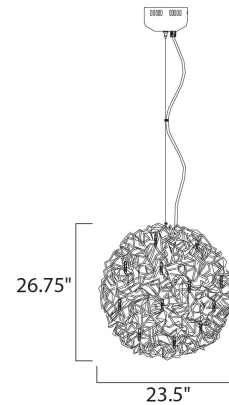

Product Specifications for E22574-PC

Job Name:	Job Type:
Quantity:	Comments:

E22574-PC
Dazed 12-Light Pendant

Finish
Polished Chrome

Glass/Shade

Product Category
Single Pendant

Lamping

Number of Bulb(s)	12
Light Type	N/A
Bulb Type	G4
Max Bulb Wattage	20
Max Fixture Wattage	240
Rated Life	N/A
Rated Lumens	±3,120
Color Temp	N/A
Bulb(s) Included	Yes
Light Up/Down	N/A
Beam Spread	N/A
CRI	N/A
Photo Cell Included	N/A
Ballast/Driver/Transformer	No
Dimmable	Yes

Measurements

Width	23.50"
Height	26.75"
Length	N/A
Extension	N/A
Back Plate Width	N/A
Back Plate Height	N/A
HCO	N/A
Min Overall Height	28.50"
Max Overall Height	147.00"
Hanging Weight	15.40 lb(s)
Height Adjustable	Yes
Slope	N/A
Chain Length	N/A
Wire Length	N/A
Canopy Width	N/A
Canopy Height	N/A
Canopy Length	N/A

Shipping

Carton Weight	19.80 lb(s)
Carton Width	28.74"
Carton Height	28.74"
Carton Length	28.74"
Carton Cubic Feet	N/A
Master Pack	1
Master Pack Weight	N/A
Master Pack Width	N/A
Master Pack Height	N/A
Master Pack Length	N/A
Master Cubic Feet	N/A
UPS Shippable	Yes