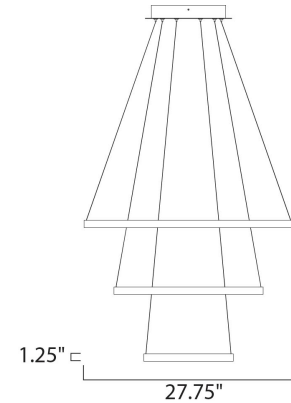

Product Specifications for E22407-BZ

Job Name:	Job Type:
Quantity:	Comments:

E22407-BZ
Quad LED 3-Tier Pendant

Finish
Bronze

Glass/Shade

Product Category
Single Pendant

Lamping

Number of Bulb(s)	N/A
Light Type	N/A
Bulb Type	LED
Max Bulb Wattage	100
Max Fixture Wattage	100
Rated Life	N/A
Rated Lumens	±7,000
Color Temp	±3,000 K
Bulb(s) Included	Integrated
Light Up/Down	N/A
Beam Spread	N/A
CRI	N/A
Photo Cell Included	N/A
Ballast/Driver/Transformer	Yes
Dimmable	Yes

Measurements

Width	27.75"
Height	1.25"
Length	N/A
Extension	N/A
Back Plate Width	N/A
Back Plate Height	N/A
HCO	N/A
Min Overall Height	20.50"
Max Overall Height	47.25"
Hanging Weight	14.39 lb(s)
Height Adjustable	Yes
Slope	N/A
Chain Length	N/A
Wire Length	120.00"
Canopy Width	N/A
Canopy Height	N/A
Canopy Length	N/A

Shipping

Carton Weight	18.61 lb(s)
Carton Width	33.86"
Carton Height	6.69"
Carton Length	33.86"
Carton Cubic Feet	N/A
Master Pack	1
Master Pack Weight	N/A
Master Pack Width	N/A
Master Pack Height	N/A
Master Pack Length	N/A
Master Cubic Feet	N/A
UPS Shippable	Yes