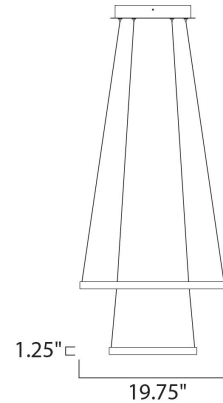

Product Specifications for E22405-BZ

Job Name:	Job Type:
Quantity:	Comments:

E22405-BZ
Quad LED 2-Tier Pendant

Finish
Bronze

Glass/Shade

Product Category
Single Pendant

Lamping

Number of Bulb(s)	N/A
Light Type	LED
Bulb Type	LED
Max Bulb Wattage	55
Max Fixture Wattage	55
Rated Life	N/A
Rated Lumens	±3,850
Color Temp	±3,000 K
Bulb(s) Included	Integrated
Light Up/Down	N/A
Beam Spread	N/A
CRI	N/A
Photo Cell Included	N/A
Ballast/Driver/Transformer	Yes
Dimmable	Yes

Measurements

Width	19.75"
Height	1.25"
Length	19.75"
Extension	N/A
Back Plate Width	N/A
Back Plate Height	N/A
HCO	N/A
Min Overall Height	11.75"
Max Overall Height	47.25"
Hanging Weight	10.78 lb(s)
Height Adjustable	Yes
Slope	N/A
Chain Length	N/A
Wire Length	120.00"
Canopy Width	N/A
Canopy Height	N/A
Canopy Length	N/A

Shipping

Carton Weight	12.87 lb(s)
Carton Width	25.59"
Carton Height	7.78"
Carton Length	25.59"
Carton Cubic Feet	N/A
Master Pack	1
Master Pack Weight	N/A
Master Pack Width	N/A
Master Pack Height	N/A
Master Pack Length	N/A
Master Cubic Feet	N/A
UPS Shippable	Yes