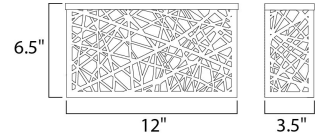

Product Specifications for E21336-61BZ

Job Name:	Job Type:
Quantity:	Comments:

E21336-61BZ
Inca LED Large Outdoor Wall Sconce

Finish
Bronze

Glass/Shade
White

Product Category
Wall Sconce

Lamping

Number of Bulb(s)	4
Light Type	LED
Bulb Type	LED
Max Bulb Wattage	6
Max Fixture Wattage	24
Rated Life	N/A
Rated Lumens	±1,280
Color Temp	N/A
Bulb(s) Included	Yes
Light Up/Down	N/A
Beam Spread	N/A
CRI	N/A
Photo Cell Included	N/A
Ballast/Driver/Transformer	No
Dimmable	Yes

Measurements

Width	12.00"
Height	6.50"
Length	N/A
Extension	3.50"
Back Plate Width	N/A
Back Plate Height	N/A
HCO	N/A
Min Overall Height	N/A
Max Overall Height	N/A
Hanging Weight	3.54 lb(s)
Height Adjustable	No
Slope	N/A
Chain Length	N/A
Wire Length	N/A
Canopy Width	N/A
Canopy Height	N/A
Canopy Length	N/A

Shipping

Carton Weight	5.35 lb(s)
Carton Width	9.00"
Carton Height	6.25"
Carton Length	14.50"
Carton Cubic Feet	N/A
Master Pack	1
Master Pack Weight	N/A
Master Pack Width	N/A
Master Pack Height	N/A
Master Pack Length	N/A
Master Cubic Feet	N/A
UPS Shippable	Yes