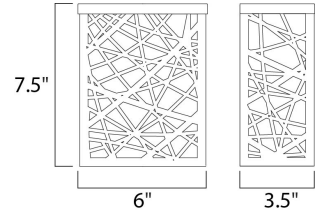

Product Specifications for E21333-61BZ

Job Name:	Job Type:
Quantity:	Comments:

**E21333-61BZ**  
Inca LED Small Outdoor Wall Sconce

**Finish**  
Bronze

**Glass/Shade**  
White

**Product Category**  
Wall Sconce

**Measurements**

Width	6.00"
Height	7.50"
Length	N/A
Extension	3.50"
Back Plate Width	N/A
Back Plate Height	N/A
HCO	N/A
Min Overall Height	N/A
Max Overall Height	N/A
Hanging Weight	2.86 lb(s)
Height Adjustable	No
Slope	N/A
Chain Length	N/A
Wire Length	N/A
Canopy Width	N/A
Canopy Height	N/A
Canopy Length	N/A

**Shipping**

Carton Weight	5.06 lb(s)
Carton Width	8.50"
Carton Height	6.00"
Carton Length	10.00"
Carton Cubic Feet	N/A
Master Pack	1
Master Pack Weight	N/A
Master Pack Width	N/A
Master Pack Height	N/A
Master Pack Length	N/A
Master Cubic Feet	N/A
UPS Shippable	Yes