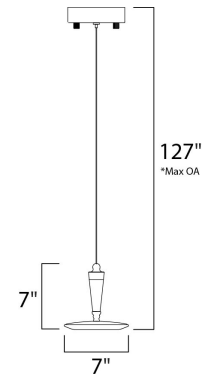

Product Specifications for E21162-01BZ

Job Name:	Job Type:
Quantity:	Comments:

E21162-01BZ
Hilite 1-Light LED Pendant

*max overall height

Finish
Bronze

Glass/Shade
White

Product Category
Single Pendant

Lamping

Number of Bulb(s)	1
Light Type	LED
Bulb Type	LED
Max Bulb Wattage	12
Max Fixture Wattage	12
Rated Life	N/A
Rated Lumens	±1,080
Color Temp	N/A
Bulb(s) Included	Yes
Light Up/Down	N/A
Beam Spread	N/A
CRI	N/A
Photo Cell Included	N/A
Ballast/Driver/Transformer	No
Dimmable	Yes

Measurements

Width	7.00"
Height	7.00"
Length	7.00"
Extension	N/A
Back Plate Width	N/A
Back Plate Height	N/A
HCO	N/A
Min Overall Height	7.00"
Max Overall Height	127.00"
Hanging Weight	2.20 lb(s)
Height Adjustable	Yes
Slope	120°
Chain Length	N/A
Wire Length	N/A
Canopy Width	N/A
Canopy Height	N/A
Canopy Length	N/A

Shipping

Carton Weight	2.86 lb(s)
Carton Width	9.75"
Carton Height	9.95"
Carton Length	13.65"
Carton Cubic Feet	N/A
Master Pack	1
Master Pack Weight	N/A
Master Pack Width	N/A
Master Pack Height	N/A
Master Pack Length	N/A
Master Cubic Feet	N/A
UPS Shippable	Yes