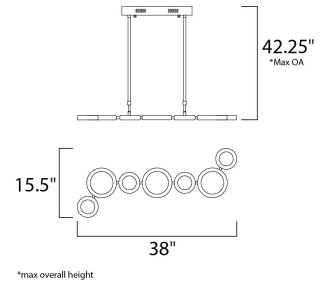

Product Specifications for E21144-01PC

Job Name:	Job Type:
Quantity:	Comments:

E21144-01PC
Timbale 7-Light LED Pendant

Finish
Polished Chrome

Glass/Shade
White

Product Category
Multi-Light Pendant

Lamping

Number of Bulb(s)	7
Light Type	LED
Bulb Type	LED
Max Bulb Wattage	N/A
Max Fixture Wattage	56.4
Rated Life	N/A
Rated Lumens	±5,076
Color Temp	N/A
Bulb(s) Included	Yes
Light Up/Down	N/A
Beam Spread	N/A
CRI	N/A
Photo Cell Included	N/A
Ballast/Driver/Transformer	No
Dimmable	Yes

Measurements

Width	15.50"
Height	1.00"
Length	38.00"
Extension	N/A
Back Plate Width	N/A
Back Plate Height	N/A
HCO	N/A
Min Overall Height	24.00"
Max Overall Height	42.25"
Hanging Weight	15.18 lb(s)
Height Adjustable	Yes
Slope	N/A
Chain Length	N/A
Wire Length	N/A
Canopy Width	N/A
Canopy Height	N/A
Canopy Length	N/A

Shipping

Carton Weight	17.16 lb(s)
Carton Width	19.11"
Carton Height	7.02"
Carton Length	44.46"
Carton Cubic Feet	N/A
Master Pack	1
Master Pack Weight	N/A
Master Pack Width	N/A
Master Pack Height	N/A
Master Pack Length	N/A
Master Cubic Feet	N/A
UPS Shippable	Yes